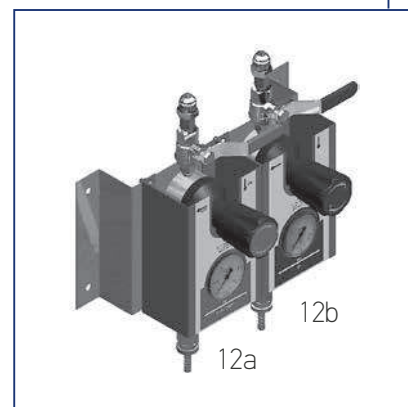

A CENTRAL GAS DISTRIBUTION SYSTEM consisting of 4 Oxygen & 2 Acetylene cylinders

MARICHEM MARIGASES Worldwide Services or any subsidiary or associated companies warranties of merchantability and competence, if any, along with any expressed warranties concerning this merchandise, shall not be actionable or pertinent or effective if the good is used contrarily or differently to the directions herein and in no other way due to impending hazards from inappropriate use of the good explained herein. Merchandise might vary insubstantially depending on country of origin. The information provided concerning merchandise is exclusively presented to the customer.