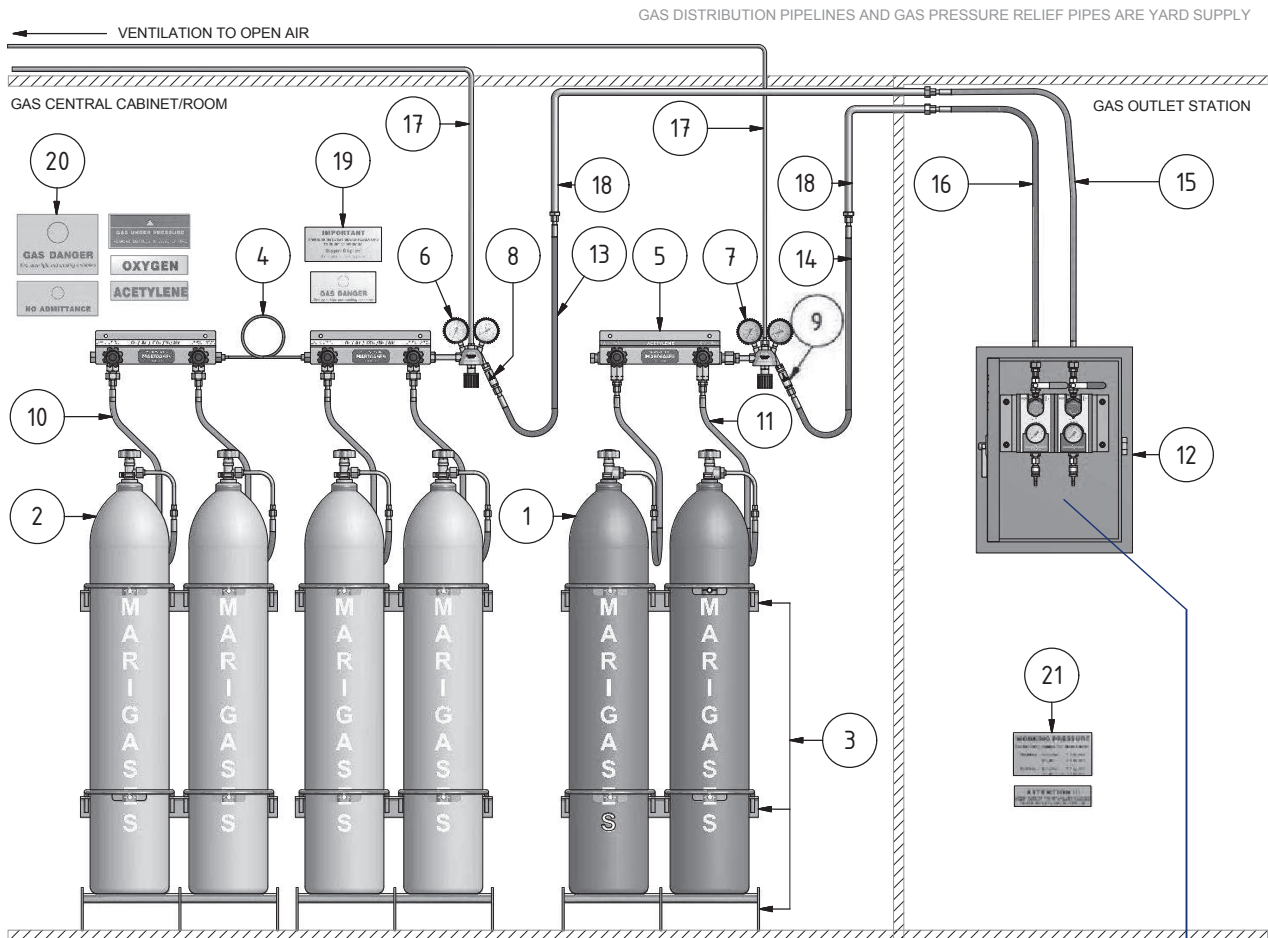

A CENTRAL GAS DISTRIBUTION SYSTEM consisting of 4 Oxygen & 2 Acetylene cylinders

MARICHEM MARIGASES Worldwide Services or any subsidiary or associated companies warranties of merchantability and competence, if any, along with any expressed warranties concerning this merchandise, shall not be actionable or pertinent or effective if the good is used contrarily or differently to the directions herein and in no other way due to impending hazards from inappropriate use of the good explained herein. Merchandise might vary insubstantially depending on country of origin. The information provided concerning merchandise is exclusively presented to the customer.